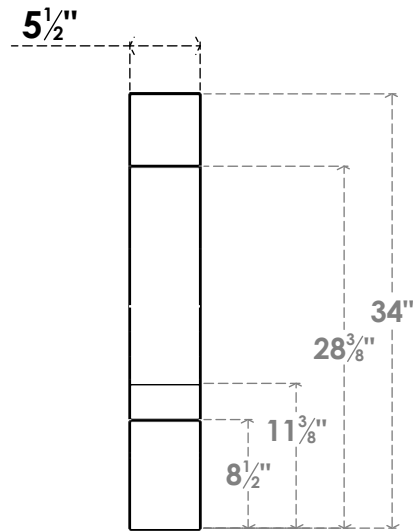

ITEM NUMBER: BRCPC055X28000X34000BOA

5 1/2"W X 28"D X 34"H BALBOA ARCHITECTURAL GRADE PVC CLOSED KNEE BRACE

SIDE PROFILE

FRONT PROFILE

ISOMETRIC

EKENA MILLWORK
2300 WEST MAIN ST.
CLARKSVILLE, TX 75426
TOLL FREE: 866-607-0453
WWW.EKENAMILLWORK.COM