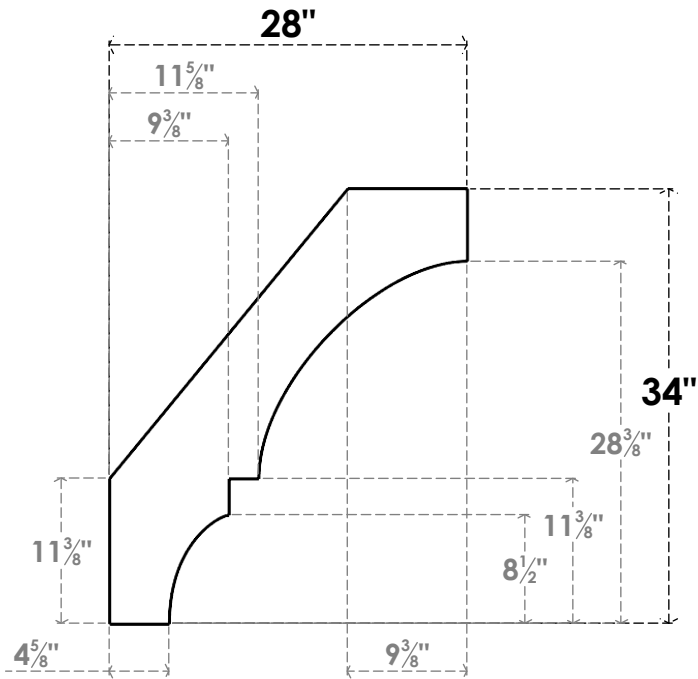

ITEM NUMBER: BRCPC055X28000X34000BOA

5 1/2"W X 28"D X 34"H BALBOA ARCHITECTURAL GRADE PVC CLOSED KNEE BRACE

SIDE PROFILE

FRONT PROFILE

ISOMETRIC

EKENA MILLWORK
2300 WEST MAIN ST.
CLARKSVILLE, TX 75426
TOLL FREE: 866-607-0453
WWW.EKENAMILLWORK.COM